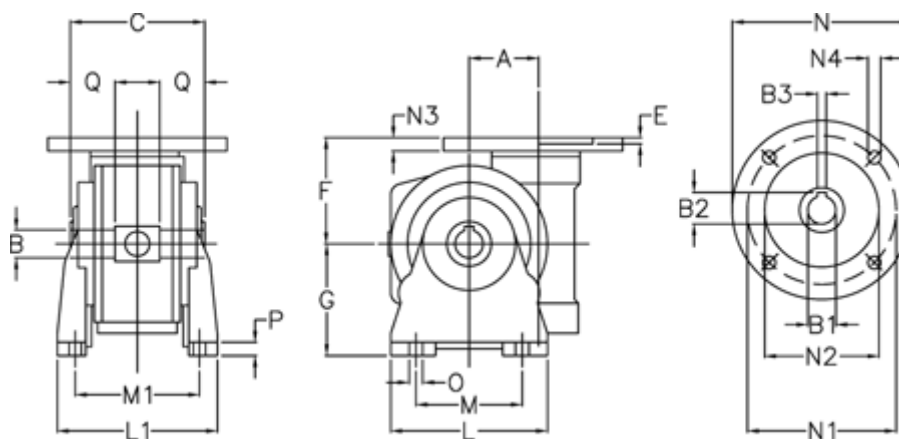

# Data Sheet

Article number: 3902030060322  
Description: Worm gear  
VF 30-V-60-63B5

## Measures

A	= 30	G	= 55	N3	= 8
B	= 14 H7	L	= 80	N4	= 9.5
B1 E7	= 11	L1	= 80	O	= 6.5
B2	= 12.8	M	= 50	P	= 8
B3 H9	= 4	M1	= 66	Q	= 20.5
C	= 55	N	= 140		
E	= 5.5	N1	= 115		
F	= 52	N2	= 95		